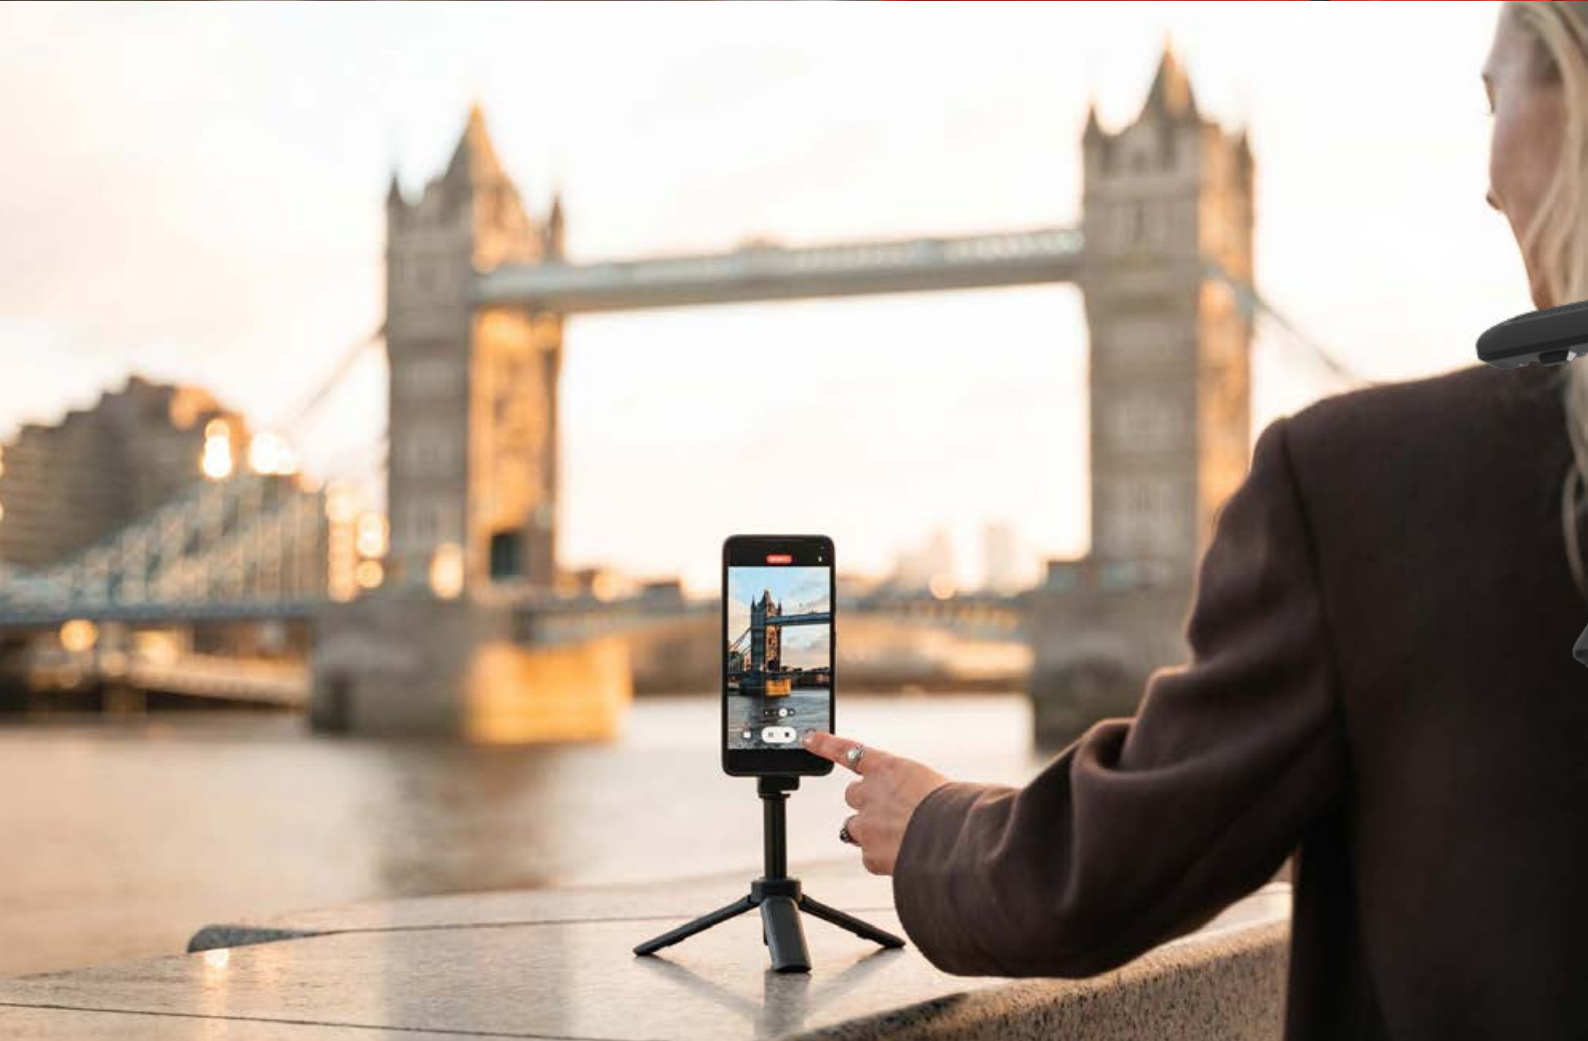

RUN.

GOLF /STROLLER.

SPORTS ARMBAND

QLM-ARM BIHR P/N 1 118 100

Comfortable and convenient, the Sports Armband holds your phone off your arm to reduce sweat levels. The strap is made from Nylon Lycra that can be adjusted between 17-38cm (6.5-15 inches) circumference.

FITS BAR SIZES
20mm (0.79")
to 38mm (1.5")

QUICK RELEASE STRAP MOUNT

QLM-STP BIHR P/N 1 118 104

Using our patented dual-stage lock, your phone will stay secure on your golf buggy/cart or stroller/pram. The velcro strap means there are no tools required and you can secure your Quick Release Strap Mount to a variety of handles.

CAMERA

TRIPOD/SELFIE STICK

QLM-TRI-3 BIHR P/N 1 118 102

Super compact and easily transportable, no tools required, simply attached you Quad Lock equipped smartphone, then adjust the length, extend the legs, and articulate the head up to 270 degrees to get the perfect photo or video.