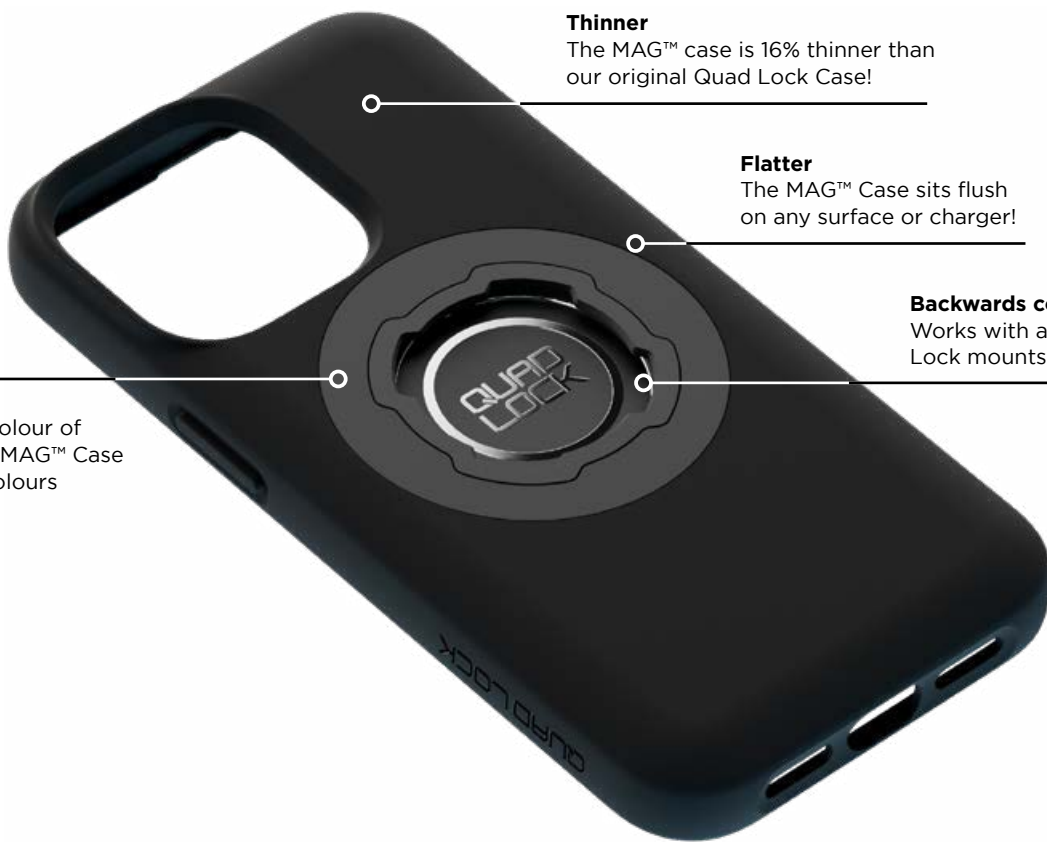

QUAD LOCK® MAG

Thinner

The MAG™ case is 16% thinner than our original Quad Lock Case!

Flatter

The MAG™ Case sits flush on any surface or charger!

Backwards compatible

Works with all existing Quad Lock mounts and accessories

Customisable

Change up the colour of your Quad Lock MAG™ Case with rings in 6 colours

Introducing the next generation, **QUAD LOCK MAG!**

The new MAG Quad Lock Case or MAG Universal Adaptor has some noticeable aesthetic changes to become MAG compatible with the new Magnetic interface and coloured ring.