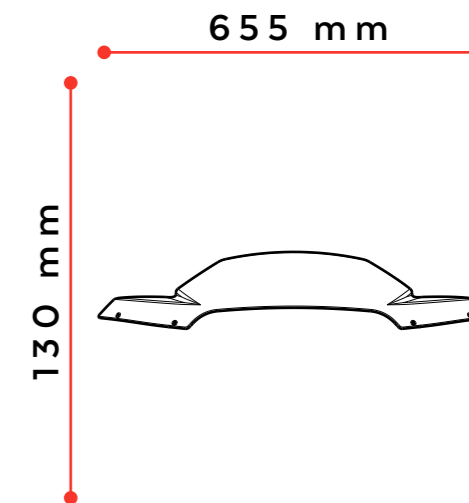

21722N -80mm/-3,15in

21722F -80mm/-3,15in

OEM

HIGH ROAD SPORT SCREEN
REF. 21722N

HIGH ROAD TOURING SCREEN
REF. 21723H

HIGH ROAD SPORT SCREEN
REF. 21722N

HIGH ROAD TOURING SCREEN
REF. 21723H