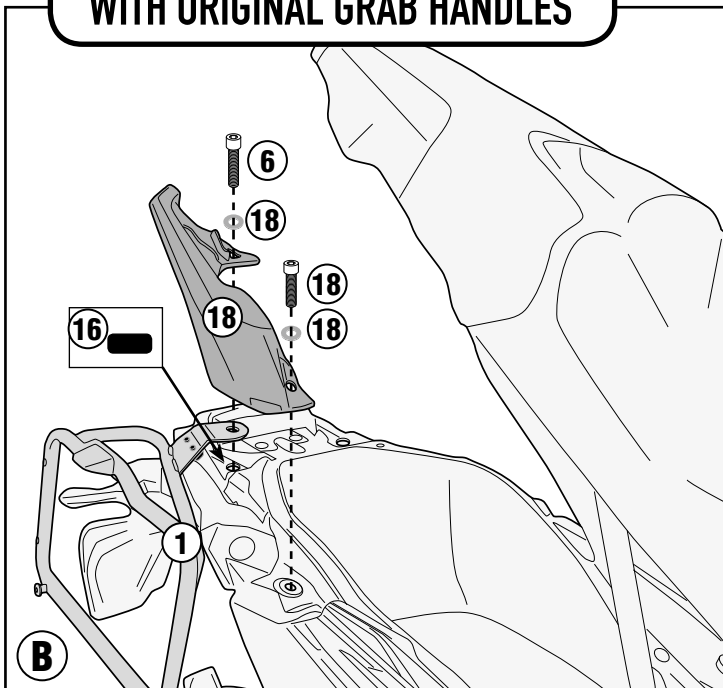

WITH ORIGINAL GRAB HANDLES