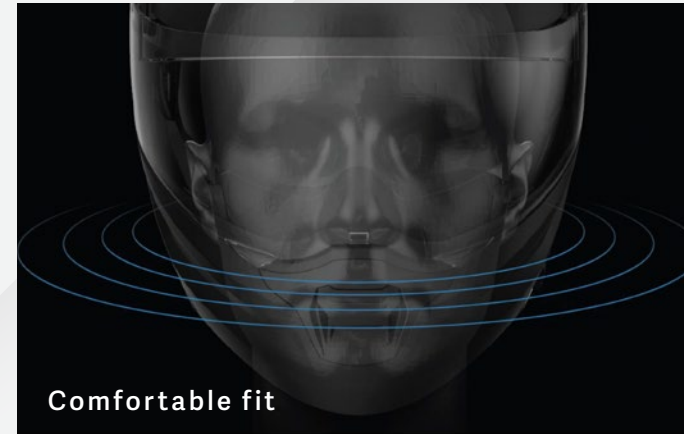

SIKON | Matt White-Black-Red  
**249,90 €** | 194-428-292

**NEW/24**

Comfortable fit

FLIP UP  
& BACK

New Chin-Bar design

Smoothly Chin-Bar

**SCORPION EXO.**