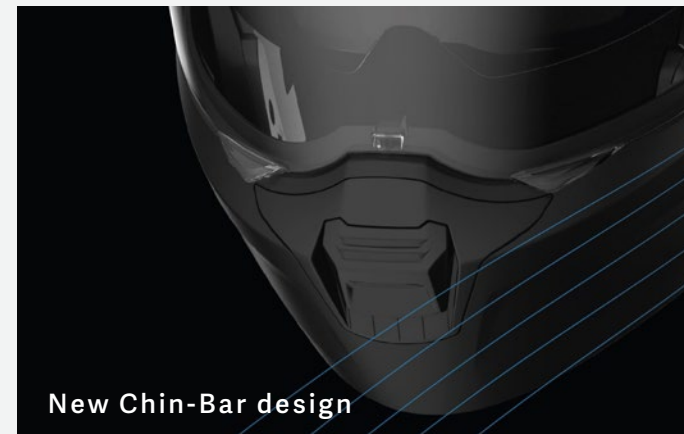

SIKON | Matt White-Black-Red  
**249,90 €** | 194-428-292

**NEW/24**

Comfortable fit

FLIP UP  
& BACK

New Chin-Bar design

Smoothly Chin-Bar

**SCORPION EXO.**