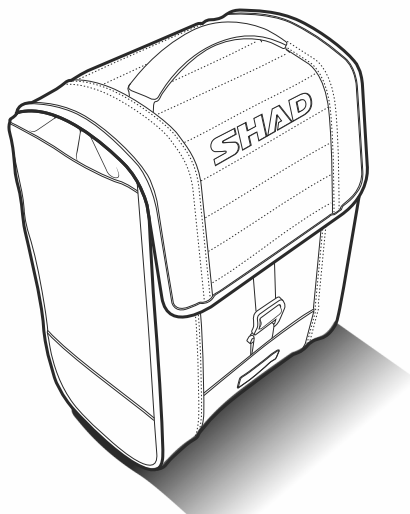

SR

SHAD

ENGINEERED FOR RIDING

Genuine
SINCE 1973

REF X0SR38
Saddle Bag SR38

REVERSABLE
LEFT / RIGHT

Waterproof IP X5

Capacity 10L