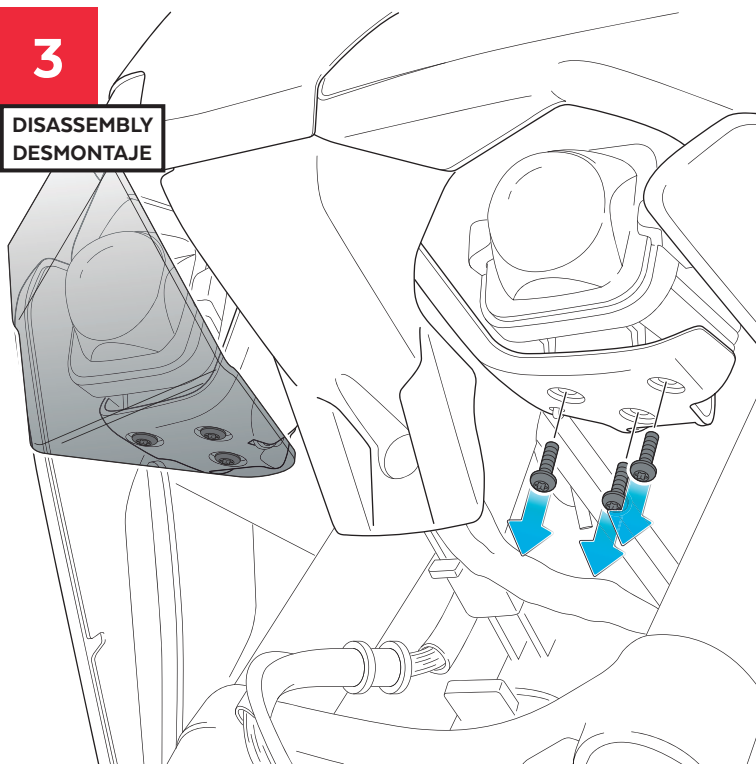

YAMAHA MT-07 TRACER '20-

INSTRUCCIONES DE MONTAJE - MOUNTING INSTRUCTIONS - MONTAGEANLEITUNG

1

DISASSEMBLY
DESMONTAJE

2

ASSEMBLY
MONTAJE

3

DISASSEMBLY
DESMONTAJE

4

ASSEMBLY
MONTAJE

 DO NOT USE THREADLOCKER OR GLUE AS IT MAY PRODUCE CRACKING ON THE HEADLIGHT PROTECTOR