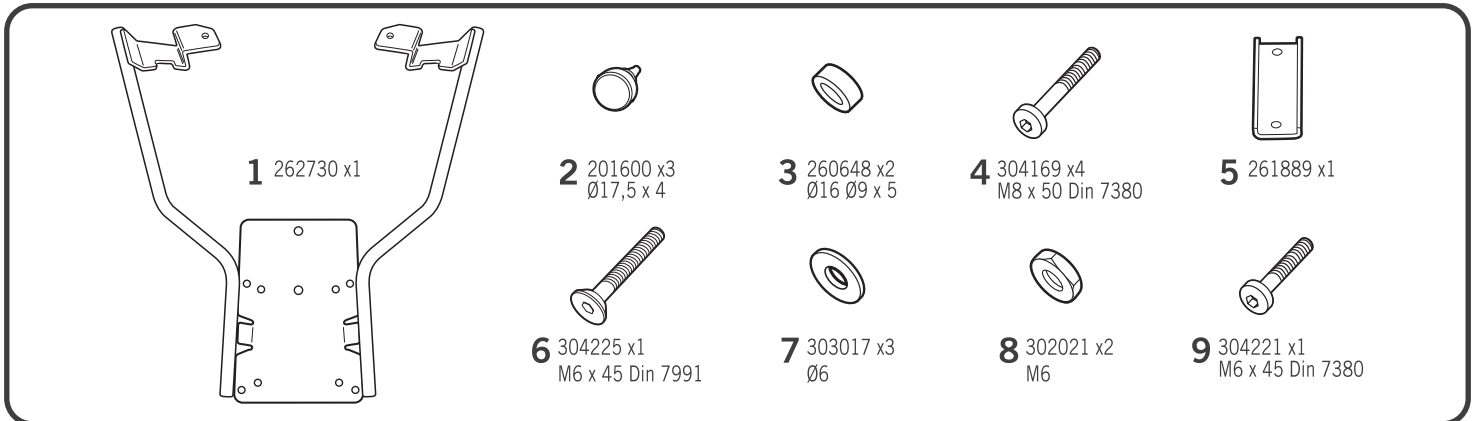

## YAMAHA NMAX 125i '21 KIT TOP YONM11ST

- Compatible with Small (D1B29PA), Medium (D1B40PA) & Large mounting plate (D1B481PA), (NOTE): Compatible with TOP CASES SH26 – SH48 only. **-ATTENTION:** top fitting not compatible with aluminium mounting plate (D1BTRPA).

### ! WARNING!

(GB)

Do not fully tighten the screws until it is ensured that the KIT is correctly attached and aligned.

(E)

No apretar los tornillos del todo hasta asegurarse que el KIT está correctamente colocado y alineado.