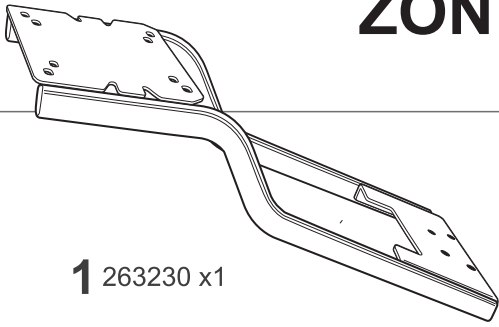

### WARNING!

-Compatible with Small (D1B29PA) & Medium (D1B40PA) mounting plates. (NOTE): Compatible with TOP CASES SH26 – SH47 only.  
-ATTENTION: top fitting not compatible with aluminium mounting plate (D1BTRPA) or Large mounting plate (D1B481PA).